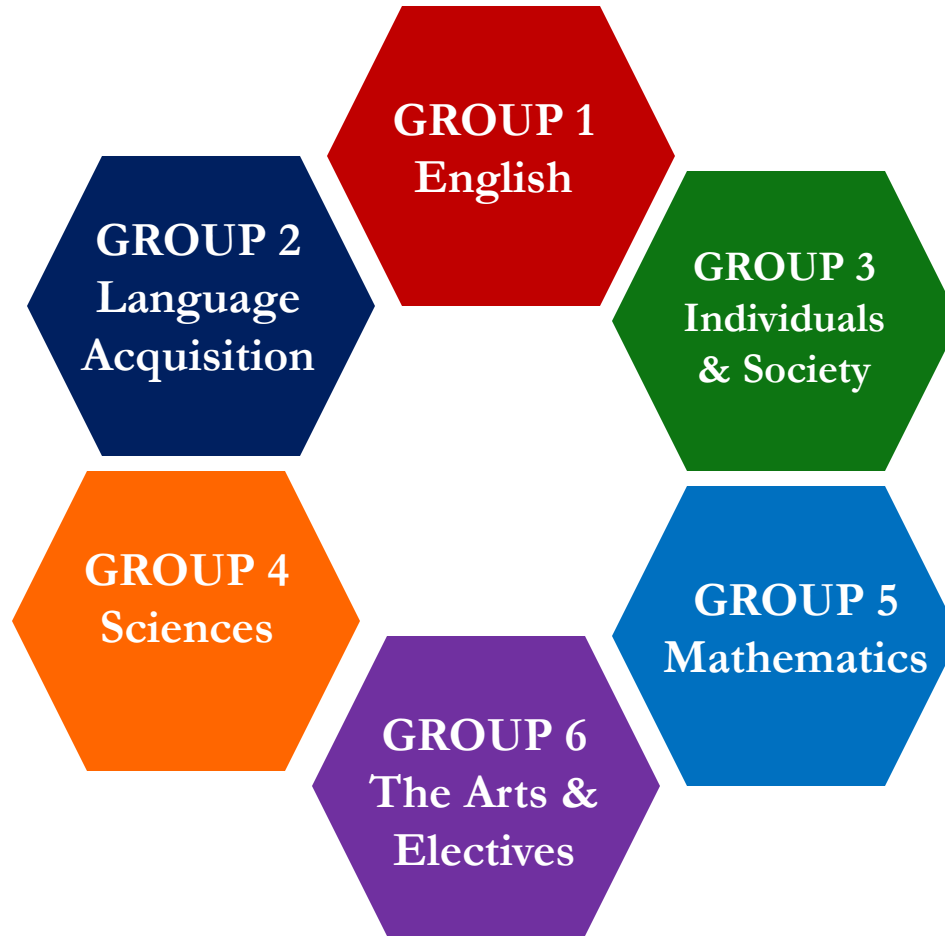

KING WILLIAM'S COLLEGE

DIPLOMA PROGRAMME MODEL

OPTIONS AT KWC

KWC RESULTS 2015

- Average points score: 34.6
- Highest score: 44
- 11 candidates achieved 40 points or more
- 100% passed the Diploma

2015 UNIVERSITY DESTINATIONS