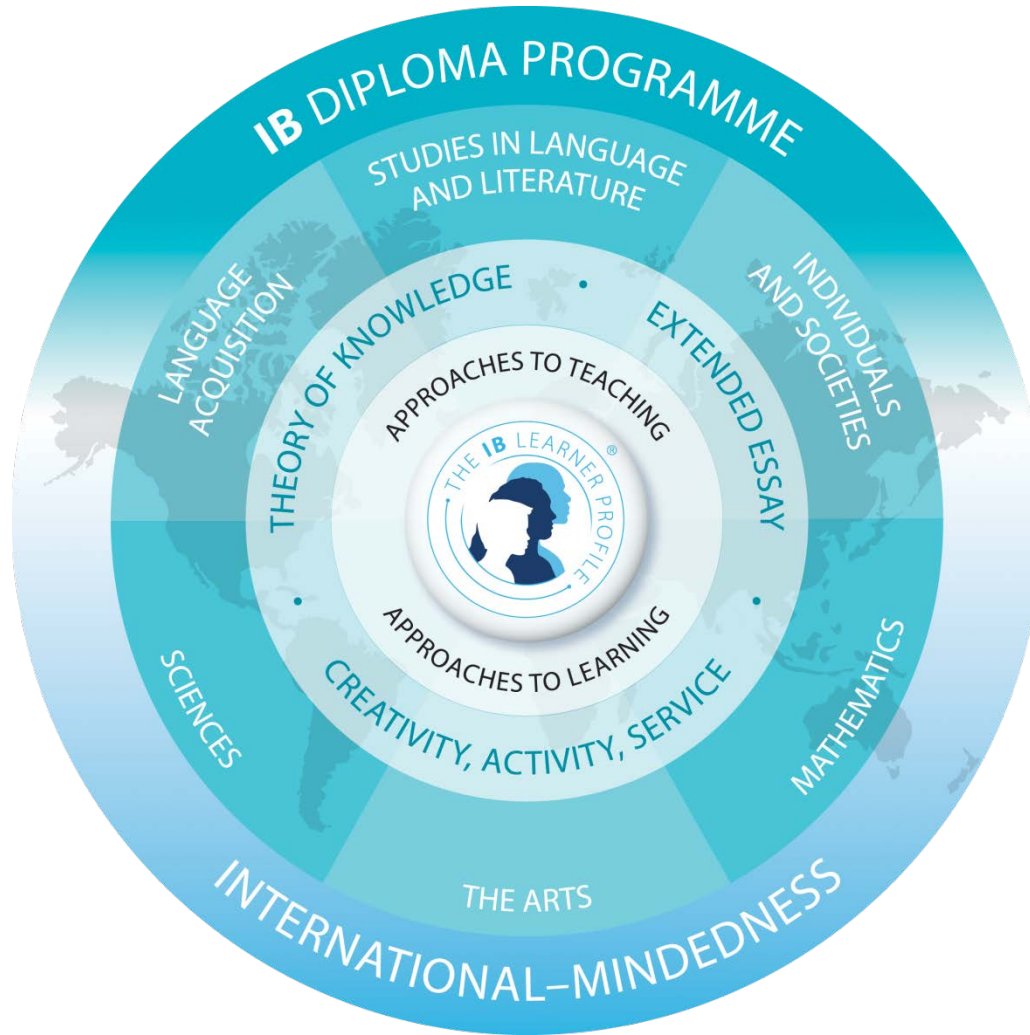

KING WILLIAM'S COLLEGE

KING WILLIAM'S COLLEGE

JOSS BUCHANAN

Vice Principal

KING WILLIAM'S COLLEGE

KING WILLIAM'S COLLEGE © 2011

LEAVEY PHOTOGRAPHY

KING WILLIAM'S COLLEGE

KING WILLIAM'S COLLEGE

THE INTERNATIONAL BACCALAUREATE

- Founded in 1968 with headquarters in Geneva
- The IB Diploma is taught in 2,795 schools in 143 countries (2015)

KING WILLIAM'S COLLEGE

IB DIPLOMA SCHOOLS IN THE UK

KING WILLIAM'S COLLEGE

DIPLOMA PROGRAMME MODEL

OPTIONS AT KWC

KWC RESULTS 2015

- Average points score: 34.6
- Highest score: 44
- 11 candidates achieved 40 points or more
- 100% passed the Diploma

2015 UNIVERSITY DESTINATIONS