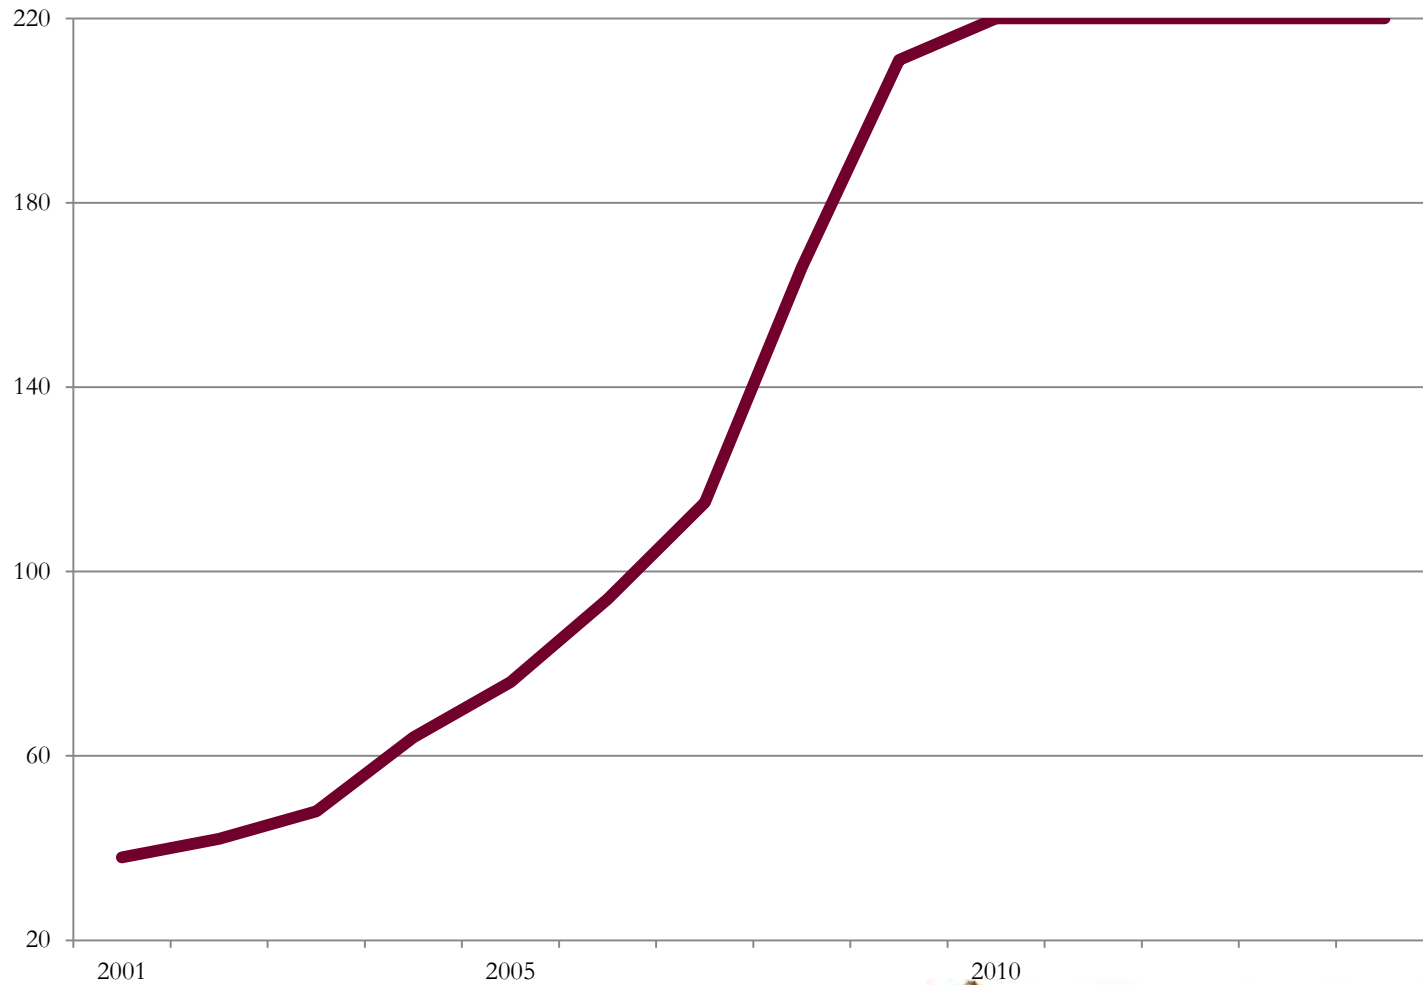

KING WILLIAM'S COLLEGE

THE INTERNATIONAL BACCALAUREATE

- Founded in 1968 with headquarters in Geneva
- The IB Diploma is taught in 2,795 schools in 143 countries (2015)

KING WILLIAM'S COLLEGE

IB DIPLOMA SCHOOLS IN THE UK

KING WILLIAM'S COLLEGE

DIPLOMA PROGRAMME MODEL

OPTIONS AT KWC

KWC RESULTS 2015

- Average points score: 34.6
- Highest score: 44
- 11 candidates achieved 40 points or more
- 100% passed the Diploma

2015 UNIVERSITY DESTINATIONS